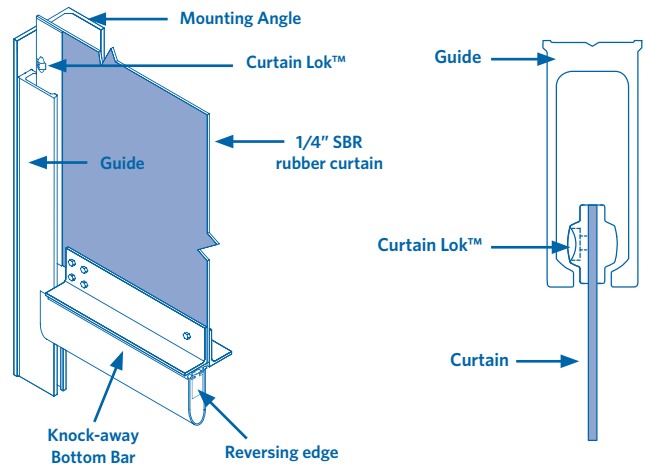

HDL Heavy Duty Large

Applications: Heavy manufacturing, steel, pulp & paper, waste management, oil & gas and mining.

TNR® leads the way with High Performance, Rugged Roll-up Doors for large openings

Big equipment needs big access openings. TNR® has the engineering and field experience that assures our custom built doors deliver peace of mind in your specific application.

TNR® Mechanical Features

- 1/4" Black SBR rubber with polyester core weave. Flexible and resistant to abusive environments in temperatures from -40°F to +180°F.
- Patented NEWGEN® guide and Curtain Lok™ system. Reliable and consistent door operation. No guide gap maintenance required.
- Bottom bar with rubber loop.
- Sleek profile with easy installation, reduced clearances & minimal maintenance.
- No hinges, cables, pulleys or tension springs.
- Guide mounted thru-beam photoelectric sensor.
- Options: colors, windows, hoods, reversing edge, traveling windbar and MSHA-rated self-extinguishing curtains.

TNR® Drive Features

- High Efficiency Helical Gear Head (HG) Operator with multi-function capacity PLC Control Panel.
- Options: access controls and specialty functions.

NEWGEN® Guide and Curtain Lok™ system

Standard Features	HDL23	HDL45
Opening Speed—Up to (inches per second)	20	18
Maximum Wind Resistance—88 mph (20 psf)	●	●
Type of Balancing—Counterbalance spring assembly cycle rating (000)	50K	50K
Reversing Edge—Pressure sensitive wireless edge	●	●
Control Panel—PLC or Relay Logic	●	●
Activation—Remotes, pull cords, loop detectors	●	●
Self Supporting Steel Frame—Steel Mounting Angle	●	●
Warranty—Limited lifetime warranty on curtain and NEWGEN® Guide. Two years on all other parts and workmanship.	●	●