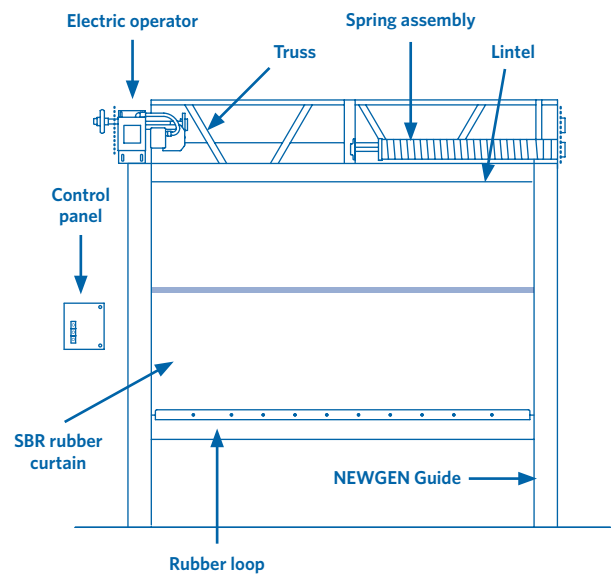

TNR® Mechanical Features

- 1/4" Black SBR rubber with polyester core weave. Flexible and resistant to abusive environments in temperatures from -40°F to +180°F.
- Patented NEWGEN® guide and Curtain Lok™ system. Reliable and consistent door operation. No guide gap maintenance required.
- Bottom bar with rubber loop.
- Sleek profile with easy installation, reduced clearances & minimal maintenance.
- No hinges, cables, pulleys or tension springs.
- Guide mounted thru-beam photoelectric sensor.
- Options: colors, windows, hoods, reversing edge, traveling windbar and MSHA-rated self-extinguishing curtains.

TNR® Drive Features

- High Efficiency Helical Gear Head (HG) Operator with multi-function capacity PLC Control Panel.
- Options: access controls and specialty functions.

NEWGEN® Guide and Curtain Lok™ system