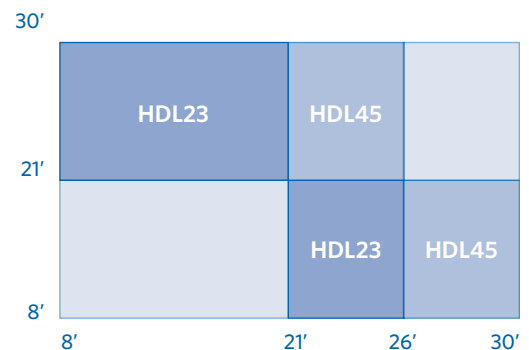

Toll-free 1-866-792-9968 Fax 1-705-735-9564 info@tnrdoors.com TNRdoors.com